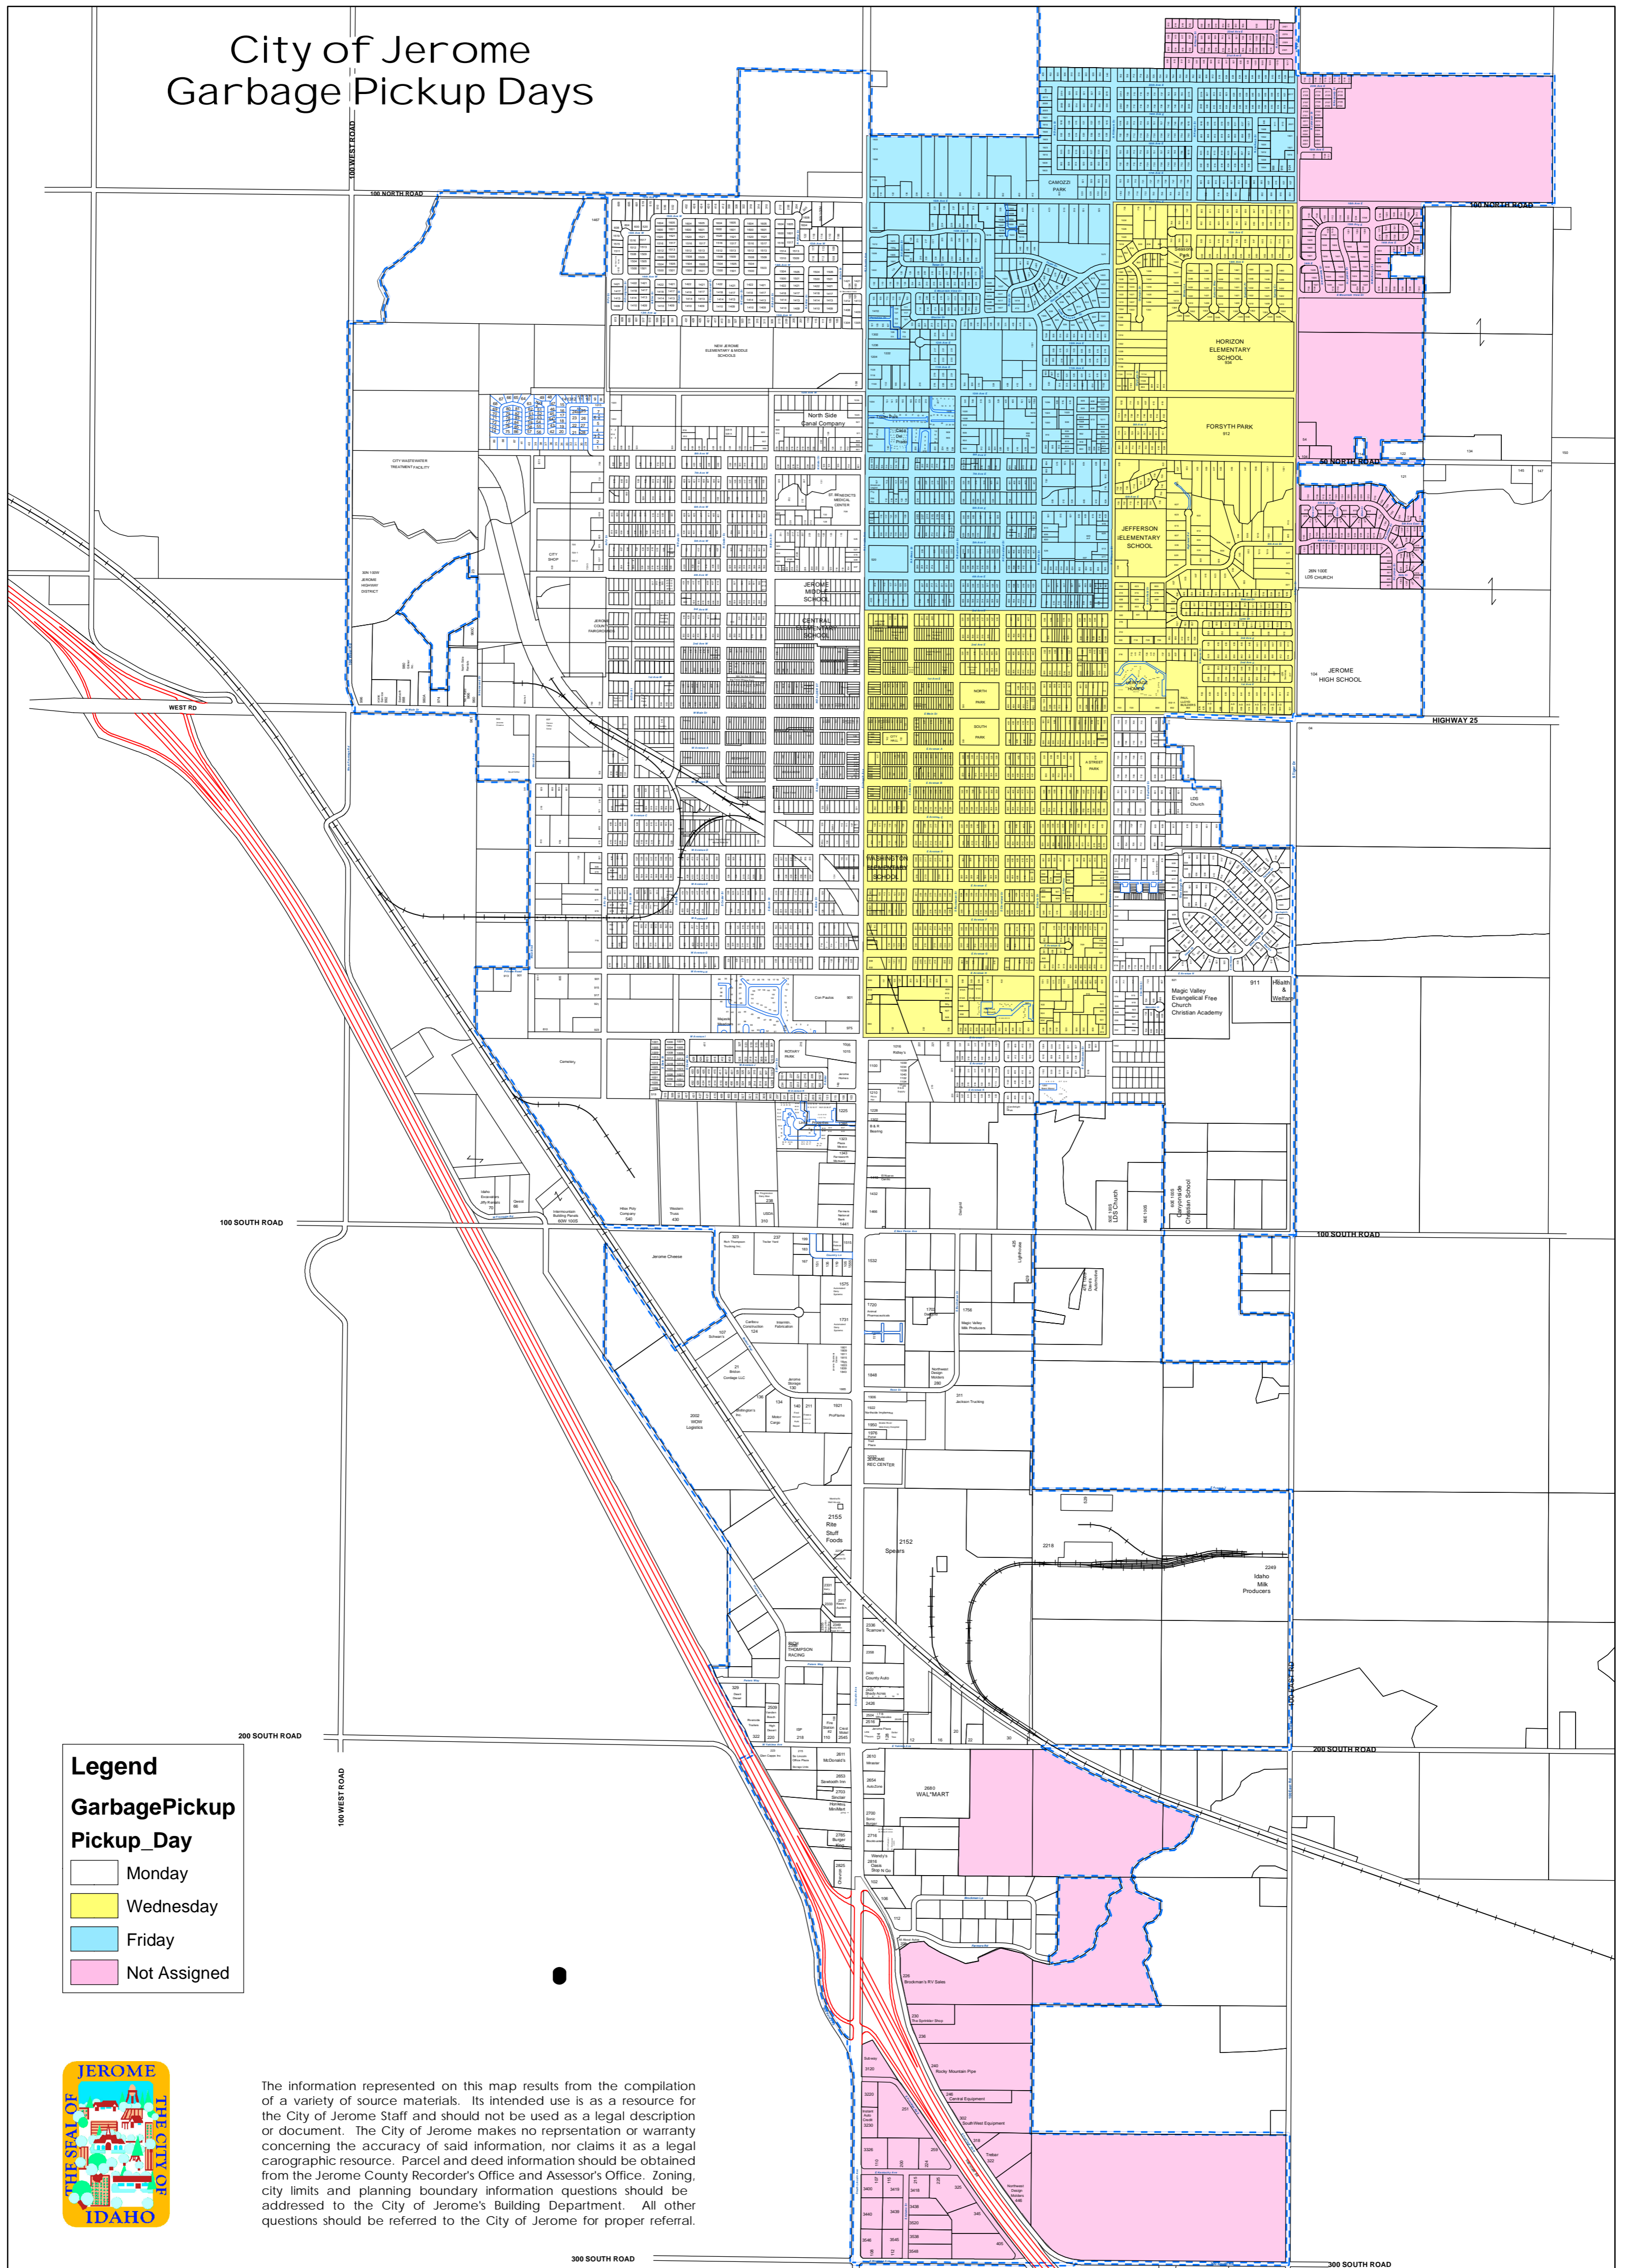

# City of Jerome Garbage Pickup Days

**Legend**

**Garbage Pickup**

**Pickup Day**

- Monday
- Wednesday
- Friday
- Not Assigned

The information represented on this map results from the compilation of a variety of source materials. Its intended use is as a resource for the City of Jerome Staff and should not be used as a legal description or document. The City of Jerome makes no representation or warranty concerning the accuracy of said information, nor claims it as a legal cartographic resource. Parcel and deed information should be obtained from the Jerome County Recorder's Office and Assessor's Office. Zoning, city limits and planning boundary information questions should be addressed to the City of Jerome's Building Department. All other questions should be referred to the City of Jerome for proper referral.