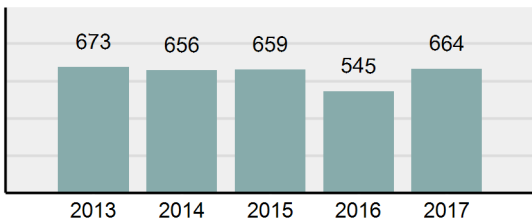

Agency 2017 Crime Report

JEROME Police Department

Population: 11,380
County: Jerome

Offense Overview

- Offense Total 664
- % change from 2016 **21.83%**
- # of cleared offenses 335
- Percent Cleared 50.45%
- Group "A" Crime Rate per 100,000 population 5,834.80
- Summary based reporting crime rate per 100,000 populated is calculated for other state crime comparisons only. 2,495.61

Arrest Overview

- Arrest Total 353
- % change from 2016 **25.62%**
- Adult Arrest total 280
- Juvenile Arrest total 73
- Arrest Rate per 100,000 population 3,101.93

Total Offenses - 5 year trend

Total Arrests - 5 year trend