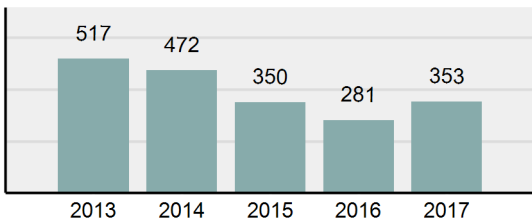

Agency 2017 Crime Report

JEROME Police Department

Population: 11,380
County: Jerome

Offense Overview

- Offense Total 664
- % change from 2016 **21.83%**
- # of cleared offenses 335
- Percent Cleared 50.45%
- Group "A" Crime Rate per 100,000 population 5,834.80
- Summary based reporting crime rate per 100,000 populated is calculated for other state crime comparisons only. 2,495.61

Arrest Overview

- Arrest Total 353
- % change from 2016 **25.62%**
- Adult Arrest total 280
- Juvenile Arrest total 73
- Arrest Rate per 100,000 population 3,101.93

Total Offenses - 5 year trend

Total Arrests - 5 year trend